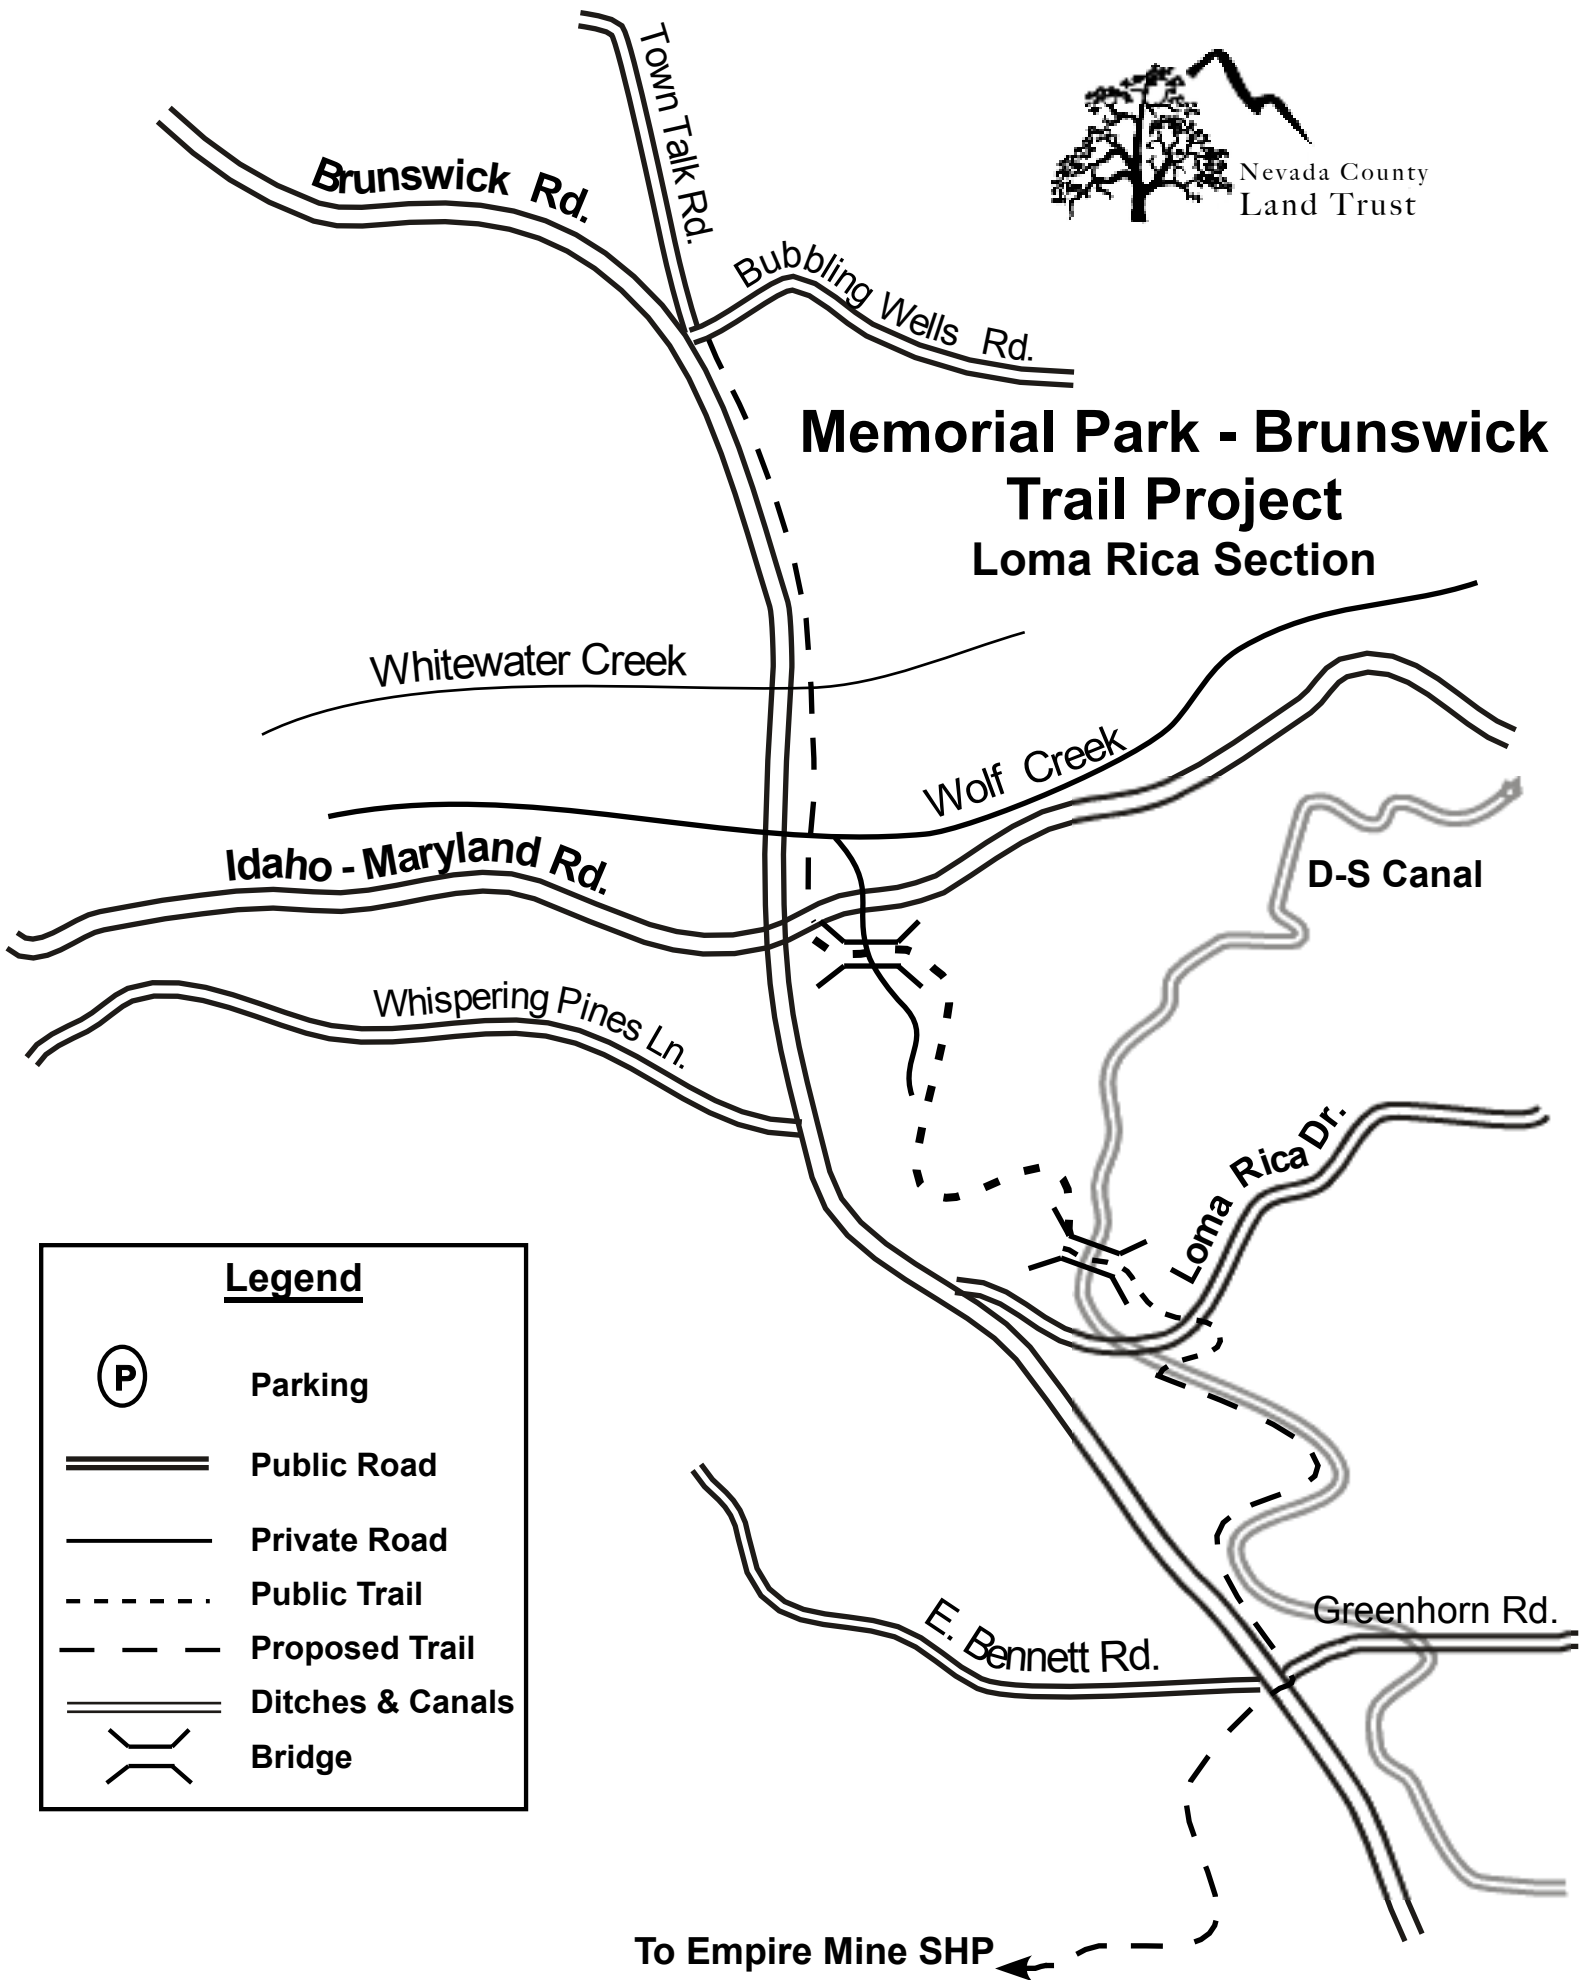

# Memorial Park - Brunswick Trail Project Loma Rica Section

**Legend**

- (P)** Parking
- ==** Public Road
- Private Road
- - - -** Public Trail
- - - -** Proposed Trail
- ==** Ditches & Canals
- ⌵** Bridge

To Empire Mine SHP ←